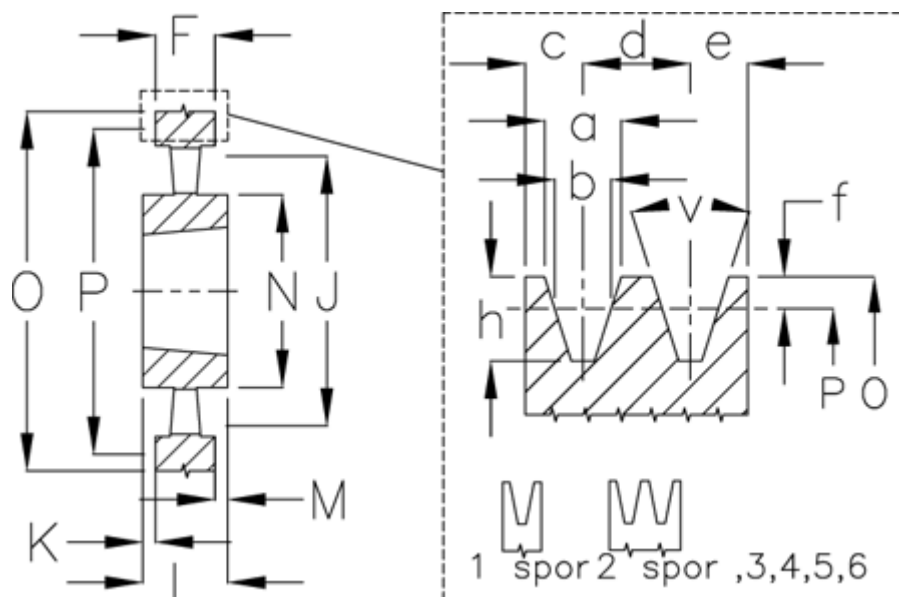

Article number: 604110063006

Description: V-belt pulley SPA 630/6 TL4040

Measures

a	= 12.7	For bush	= 4040	O	= 635.5
b	= 11.0	h	= 13.8	P	= 630
Bush ζ max	= 100	J	= 595	Type	= SPA
c	= 10.0	K	= 3,5	v	= 38 grader
d	= 15.0	L	= 102		
e	= 10.0	m	= 3.5		
f	= 2.8	N	= 210		
F	= 95	Number of ribs	= 6		